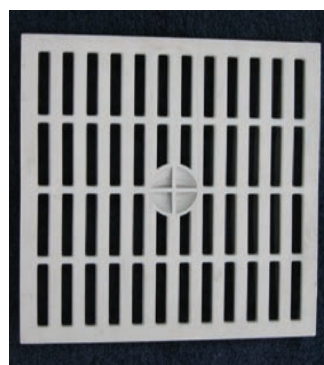

EUROSUMPS

Euro range of pit boxes with grates or lids

FEATURES

- Great to put into concrete driveways
- Natural concrete colour
- Range of outlet sizes
- Use lid when inspection point needed
- For increased height cut the base out of an extra pit box and stack on top
- Pit box and lid are a good use for an electrical junction box
- Robust, sturdy polypropylene
- Sourced from Europe

OPTIONS

Pit Box	Size	Lid Product Code	Grate Product Code
40-308-200	200mm	40-305-200	40-302-200
40-308-300	300mm	40-305-300	40-302-300
40-308-400	400mm	40-305-400	40-302-400
40-308-550	550mm	40-305-550	40-302-550

GRATE