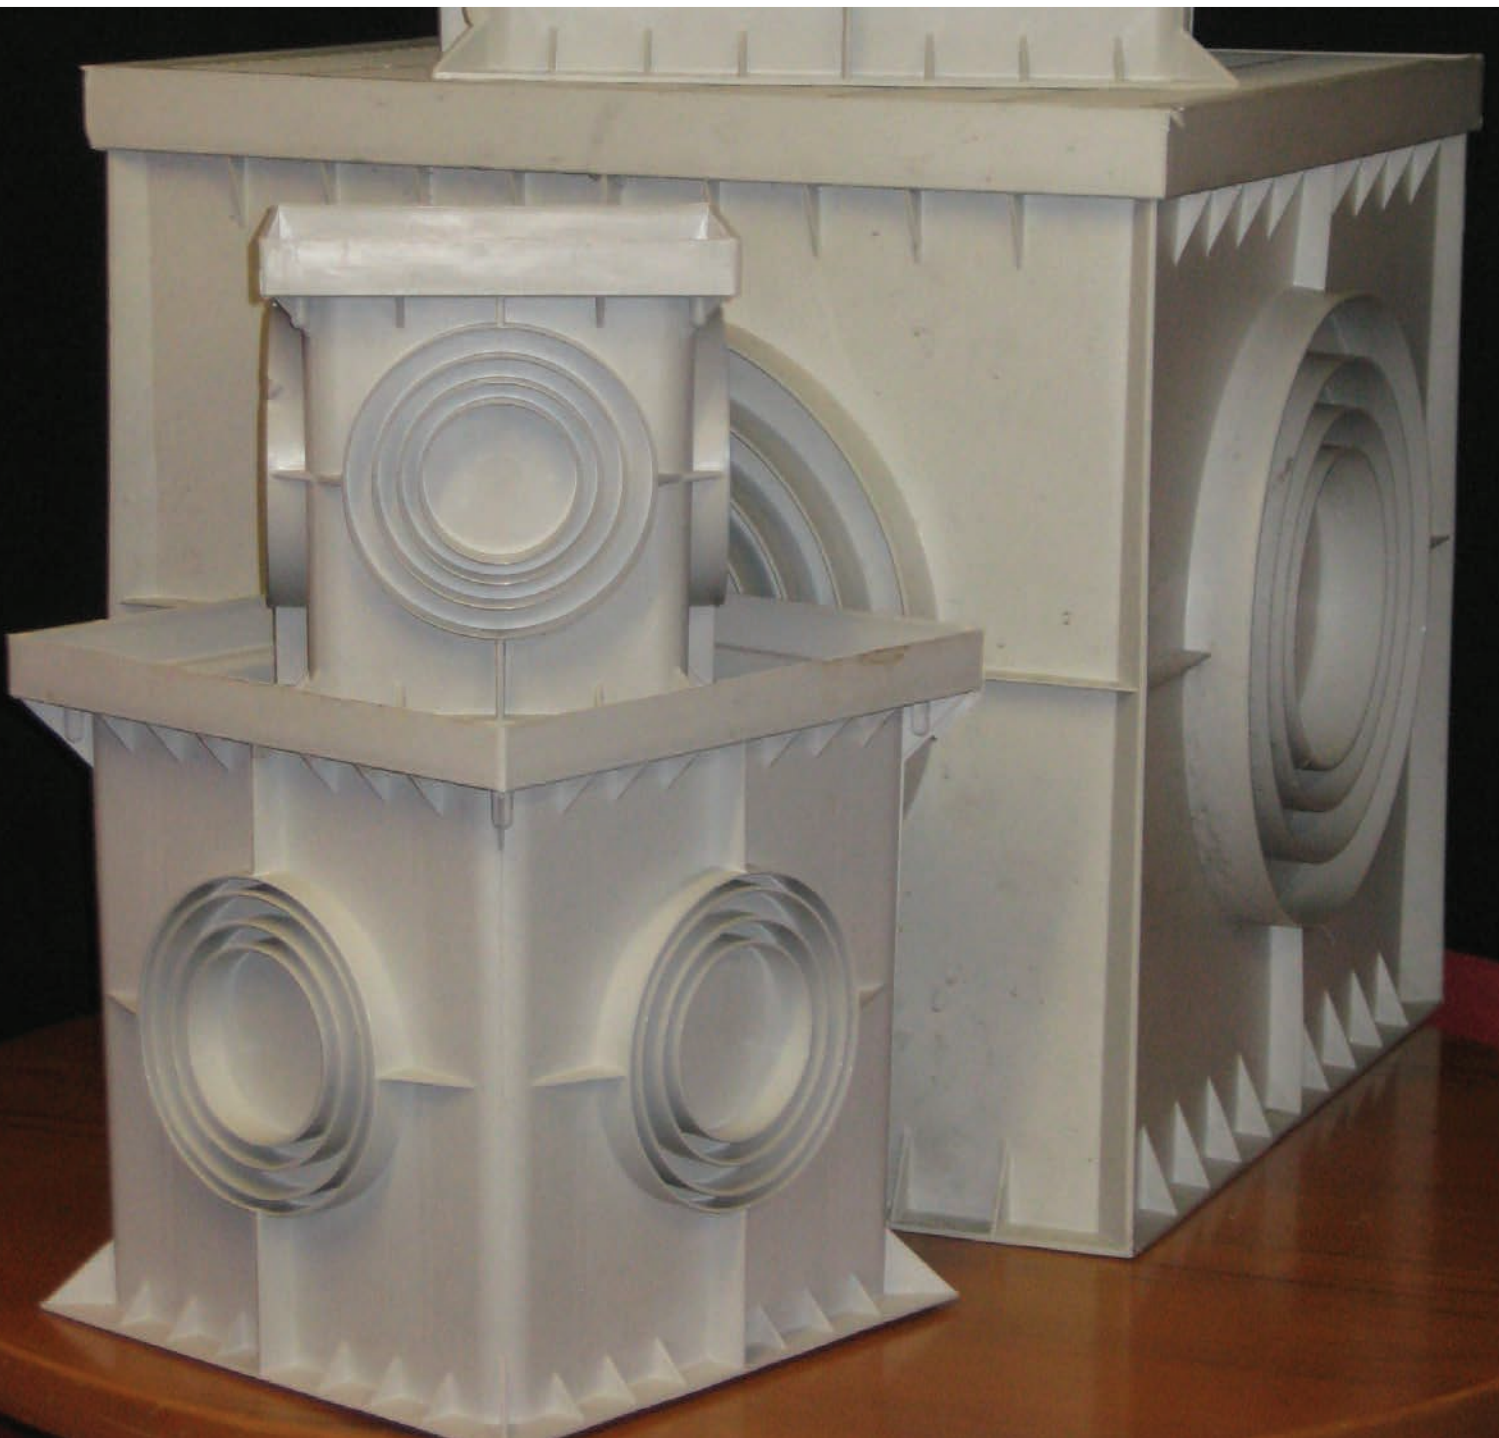

# EUROSUMPS

Euro range of pit boxes with grates or lids

## FEATURES

- Great to put into concrete driveways
- Natural concrete colour
- Range of outlet sizes
- Use lid when inspection point needed
- For increased height cut the base out of an extra pit box and stack on top
- Pit box and lid are a good use for an electrical junction box
- Robust, sturdy polypropylene
- Sourced from Europe