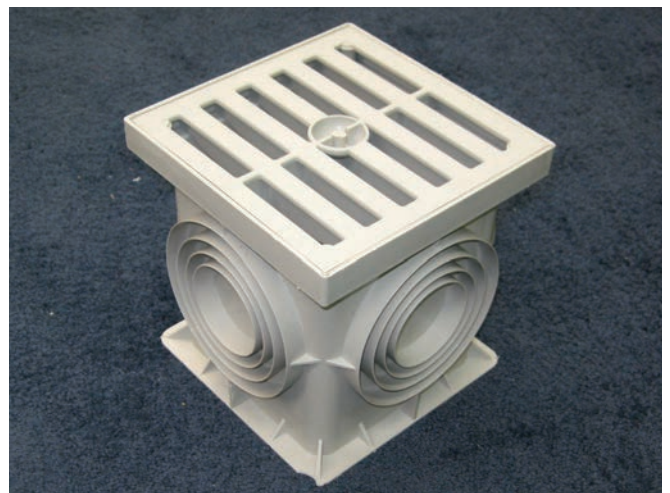

EUROSUMPS

Euro range of pit boxes with grates or lids

FEATURES

- Great to put into concrete driveways
- Natural concrete colour
- Range of outlet sizes
- Use lid when inspection point needed
- For increased height cut the base out of an extra pit box and stack on top
- Pit box and lid are a good use for an electrical junction box
- Robust, sturdy polypropylene
- Sourced from Europe

OPTIONS

Pit Box	Size	Lid Product Code	Grate Product Code
40-308-200	200mm	40-305-200	40-302-200
40-308-300	300mm	40-305-300	40-302-300
40-308-400	400mm	40-305-400	40-302-400
40-308-550	550mm	40-305-550	40-302-550

LID