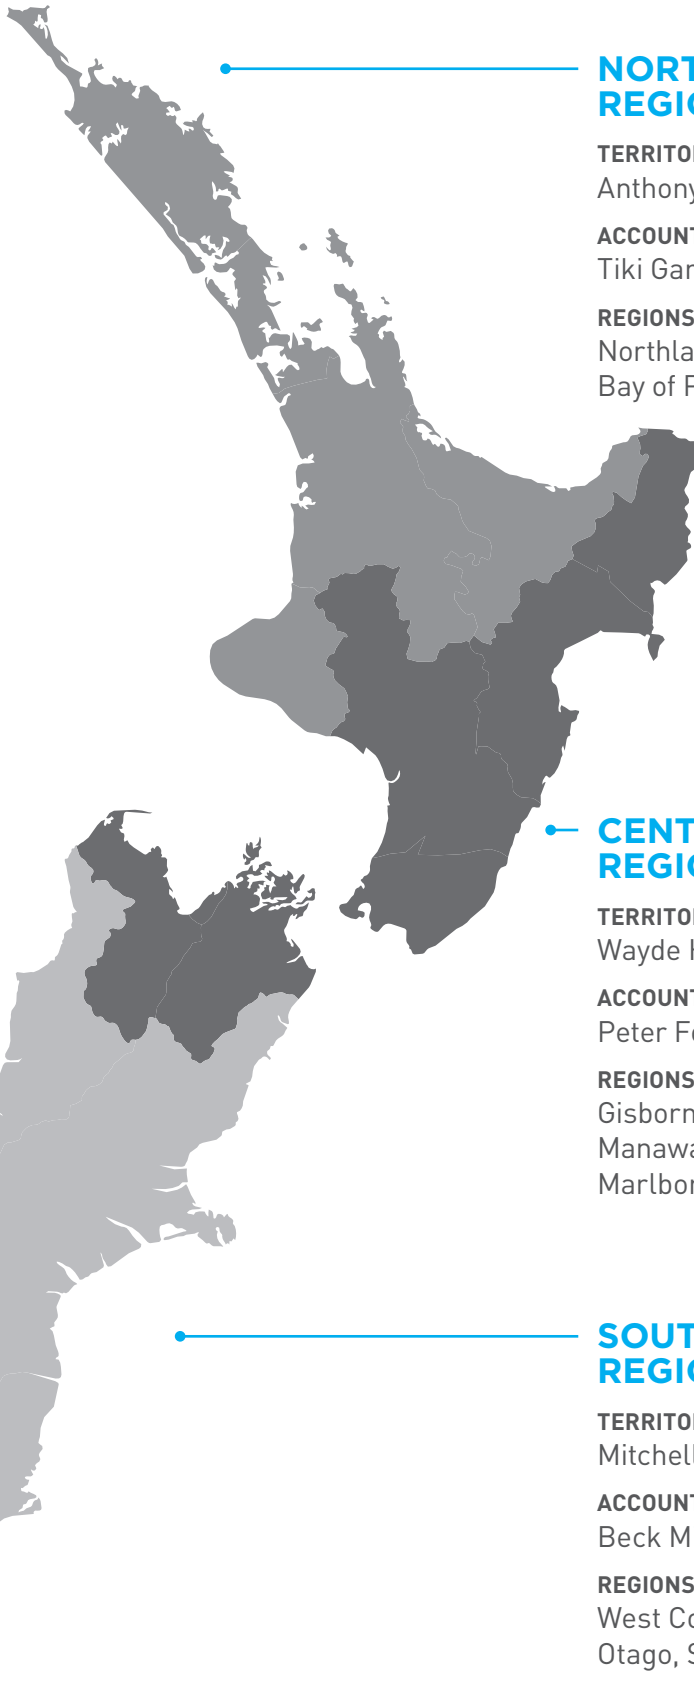

P&F GLOBAL 2019 CUSTOMER CARE REGIONS

SALES MANAGER
Joseph McLean

NORTHERN REGION

TERRITORY MANAGER
Anthony Moorcroft

ACCOUNT COORDINATOR
Tiki Garton

REGIONS
Northland, Auckland, Waikato,
Bay of Plenty, Taranaki

CENTRAL REGION

TERRITORY MANAGER
Wayde Hastings

ACCOUNT COORDINATOR
Peter Foster

REGIONS
Gisborne, Hawkes Bay,
Manawatu, Wellington,
Marlborough, Tasman

SOUTHERN REGION

TERRITORY MANAGER
Mitchell Smith

ACCOUNT COORDINATOR
Beck Michelle

REGIONS
West Coast, Canterbury,
Otago, Southland

0800 99 77 33
www.pandfglobal.com
sales@pandfglobal.com